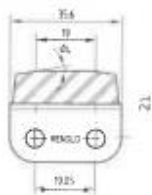

CATENE AD INNESTO IN GOMMA KLIK TOP

CHAIN KLIK TOP POLYMER BLOCK

RENOLD

Superior Chain Technology

Similar DIN/ISO	Renold No.	Part No. Chain	Part No. Conn. link	Part No. Clip
08B-1	1603	1215255	1323961	1323959
08B-1	1603 RF**	1210314	1317973	1323959

Similar DIN/ISO	Renold No.	Part No. Chain	Part No. Conn. link	Part No. Clip
12B-1	1642	1215541	1324233	1324100
12B-1	1642 RF**	1210318	1317977	1324100

Similar DIN/ISO	Renold No.	Part No. Chain	Part No. Conn. link	Part No. Clip
16B-1	1666	1215390	1324123	1324068
16B-1	1666 RF**	1210319	1317978	1324068