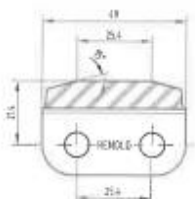

CATENE AD INNESTO IN GOMMA KLIK TOP

CHAIN KLIK TOP POLYMER BLOCK

RENOLD

Superior Chain Technology

Similar DIN/ISO	Renold No.	Part No. Chain	Part No. Conn. link	Part No. Clip
08B-1	1603	1215255	1323961	1323959
08B-1	1603 RF**	1210314	1317973	1323959

Similar DIN/ISO	Renold No.	Part No. Chain	Part No. Conn. link	Part No. Clip
12B-1	1642	1215541	1324233	1324100
12B-1	1642 RF**	1210318	1317977	1324100

Similar DIN/ISO	Renold No.	Part No. Chain	Part No. Conn. link	Part No. Clip
16B-1	1666	1215390	1324123	1324068
16B-1	1666 RF**	1210319	1317978	1324068