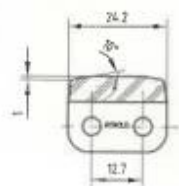

CATENE AD INNESTO IN GOMMA KLIK TOP

CHAIN KLIK TOP POLYMER BLOCK

RENOLD

Superior Chain Technology

Similar DIN/ISO	Renold No.	Part No. Chain	Part No. Conn. link	Part No. Clip
08B-1	1603	1215255	1323961	1323959
08B-1	1603 RF**	1210314	1317973	1323959

Similar DIN/ISO	Renold No.	Part No. Chain	Part No. Conn. link	Part No. Clip
12B-1	1642	1215541	1324233	1324100
12B-1	1642 RF**	1210318	1317977	1324100

Similar DIN/ISO	Renold No.	Part No. Chain	Part No. Conn. link	Part No. Clip
16B-1	1666	1215390	1324123	1324068
16B-1	1666 RF**	1210319	1317978	1324068