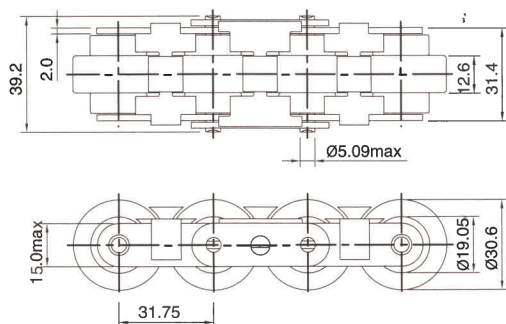

## REGULAR CHAIN

CHAIN NO.	Pitch		Width	Roller			Plate		Pin			Average Ultimate Strength kgf	Approx Weight kg/m
	P		W	Height	Dia		Height	Thick.	Dia	Length			
	inch	mm	mm	W1	R	R1	H(max)	T	D(max)	F	G		
C2040-JDS	1"	25.40	22.20	10.30	24.60	15.88	15.0	1.50	3.98	31.6	32.9	1800	0.82
C2050-JDS ★	1.25"	31.75	27.40	12.60	30.60	19.05	15.0	2.00	5.09	39.2	40.7	3000	1.40
C2060H-TDS	1.50"	38.10	40.60	20.00	37.00	17.80	18.0	3.20	5.96	56.8	58.35	4200	2.10
C2060H-JDS	1.50"	38.10	33.10	15.50	36.50	22.50	18.0	3.20	5.96	49.3	50.85	4200	2.00

## SOLID (SBR-L) CHAIN

CHAIN NO.	Pitch		Width	Roller			Plate		Pin			Average Ultimate Strength kgf	Approx Weight kg/m
	P		W	Height	Dia		Height	Thick.	Dia	Length			
	inch	mm	mm	W1	R	R1	H(max)	T	D(max)	F	G		
C2040SBR-L-JDS	1"	25.40	22.20	10.30	24.60	15.88	15.0	1.50	3.98	31.6	32.9	1800	0.82
C2050SBR-L-JDS ★	1.25"	31.75	27.40	12.60	30.60	19.05	15.0	2.00	5.09	39.2	40.7	3000	1.43
C2060HSBR-L-TDS	1.50"	38.10	40.60	20.00	37.00	17.80	18.0	3.20	5.96	56.8	58.35	4200	2.14
C2060HSBR-L-JDS	1.50"	38.10	33.10	15.50	36.50	22.50	18.0	3.20	5.96	49.3	50.85	4200	2.04

Electro-conductive Type Big Center Roller available at request.

★ Snap cover top available at size C2050 at request.