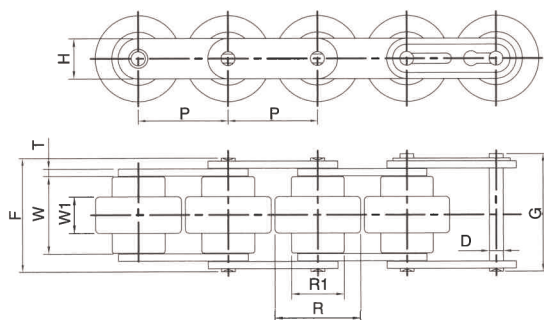

## REGULAR CHAIN

CHAIN NO.	Pitch		Width	Roller			Plate		Pin			Average Ultimate Strength kgf	Approx Weight kg/m
	P		W	Height	Dia		Height	Thick.	Dia	Length			
	inch	mm	mm	W1	R	R1	H(max)	T	D(max)	F	G		
C2040-JDS	1"	25.40	22.20	10.30	24.60	15.88	15.0	1.50	3.98	31.6	32.9	1800	0.82
C2050-JDS ★	1.25"	31.75	27.40	12.60	30.60	19.05	15.0	2.00	5.09	39.2	40.7	3000	1.40
C2060H-TDS	1.50"	38.10	40.60	20.00	37.00	17.80	18.0	3.20	5.96	56.8	58.35	4200	2.10
C2060H-JDS	1.50"	38.10	33.10	15.50	36.50	22.50	18.0	3.20	5.96	49.3	50.85	4200	2.00

## SOLID (SBR-L) CHAIN

CHAIN NO.	Pitch		Width	Roller			Plate		Pin			Average Ultimate Strength kgf	Approx Weight kg/m
	P		W	Height	Dia		Height	Thick.	Dia	Length			
	inch	mm	mm	W1	R	R1	H(max)	T	D(max)	F	G		
C2040SBR-L-JDS	1"	25.40	22.20	10.30	24.60	15.88	15.0	1.50	3.98	31.6	32.9	1800	0.82
C2050SBR-L-JDS ★	1.25"	31.75	27.40	12.60	30.60	19.05	15.0	2.00	5.09	39.2	40.7	3000	1.43
C2060HSBR-L-TDS	1.50"	38.10	40.60	20.00	37.00	17.80	18.0	3.20	5.96	56.8	58.35	4200	2.14
C2060HSBR-L-JDS	1.50"	38.10	33.10	15.50	36.50	22.50	18.0	3.20	5.96	49.3	50.85	4200	2.04

Electro-conductive Type Big Center Roller available at request.

★ Snap cover top available at size C2050 at request.