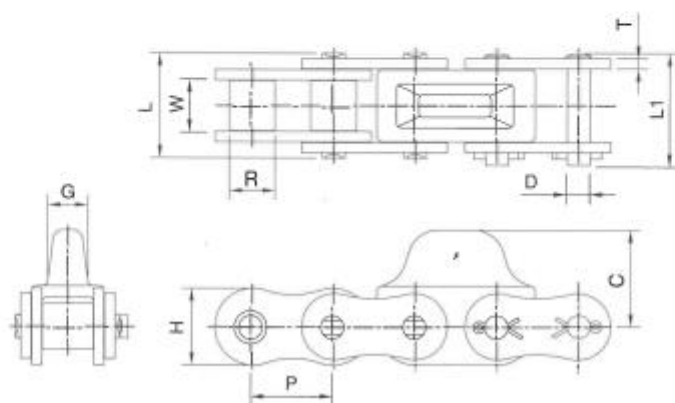

CATENE DI MOTORIZZAZIONE DOG 1

CHAINS DOG 1

CHAIN NO.	Pitch		Dimension									Ultimate Strength kgf(min)
	P		W(min)	R(max)	D(max)	L(max)	L1(max)	H(max)	T	C	G	
	inch	mm										
160-X348	2"	50.8	31.75	28.58	14.29	65.5	73.4	48.26	6.40	53.3	15.88	22755
160-X458	2"	50.8	31.75	28.58	14.29	65.5	73.4	48.26	6.40	60.3	25.4	22755
160-X678	2"	50.8	31.75	28.58	14.29	65.5	73.4	48.26	6.40	76.2	27.0	22755