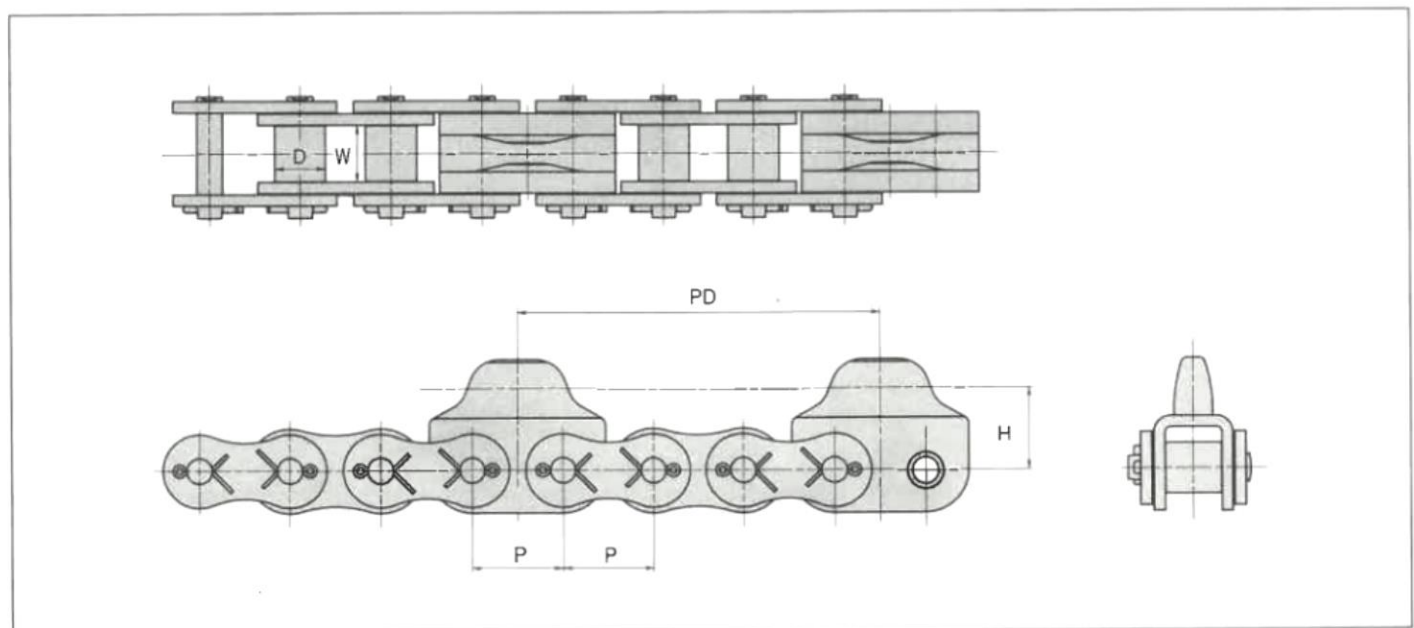

CATENE DI MOTORIZZAZIONE DOG 2

CHAINS DOG 2

Unit (mm)

Chain No.	Rivetless chain No.	Pitch P	Roller link width W	Roller dia. D	Dog pitch PD	Chain height H
120CP 4P DOG	DK X348	38.1	25.4	22.23	152.4	40
160CP 4P DOG	DK X458	50.8	31.75	28.58	203.2	46