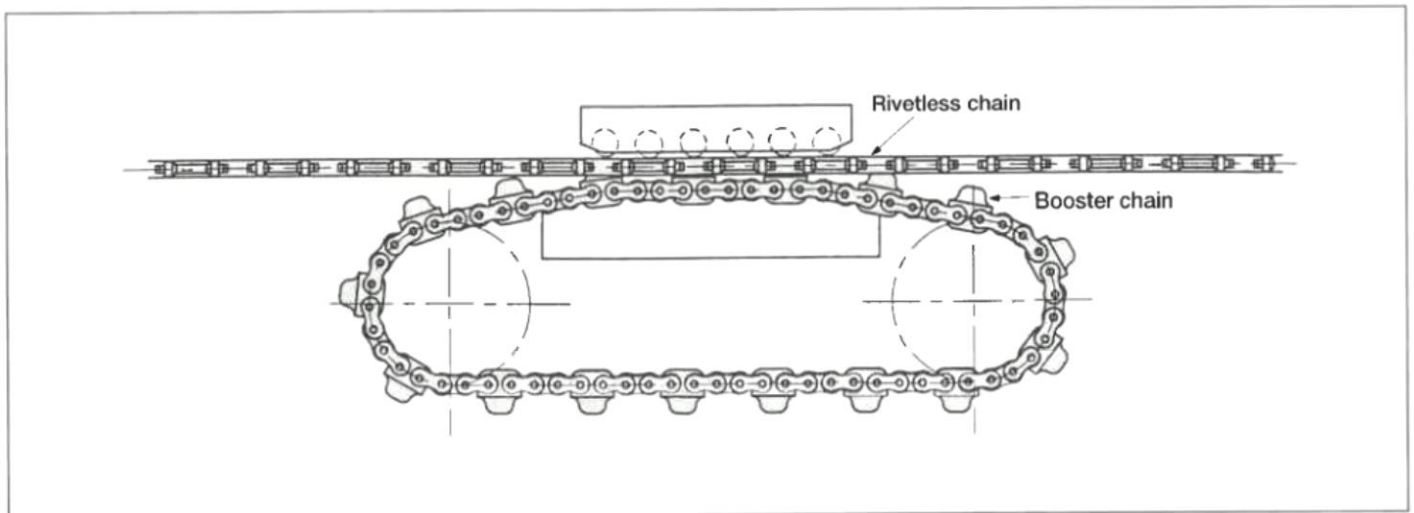

CATENE DI MOTORIZZAZIONE DOG 2

CHAINS DOG 2

Unit (mm)

Chain No.	Rivetless chain No.	Pitch P	Roller link width W	Roller dia. D	Dog pitch PD	Chain height H
120CP 4P DOG	DK X348	38.1	25.4	22.23	152.4	40
160CP 4P DOG	DK X458	50.8	31.75	28.58	203.2	46